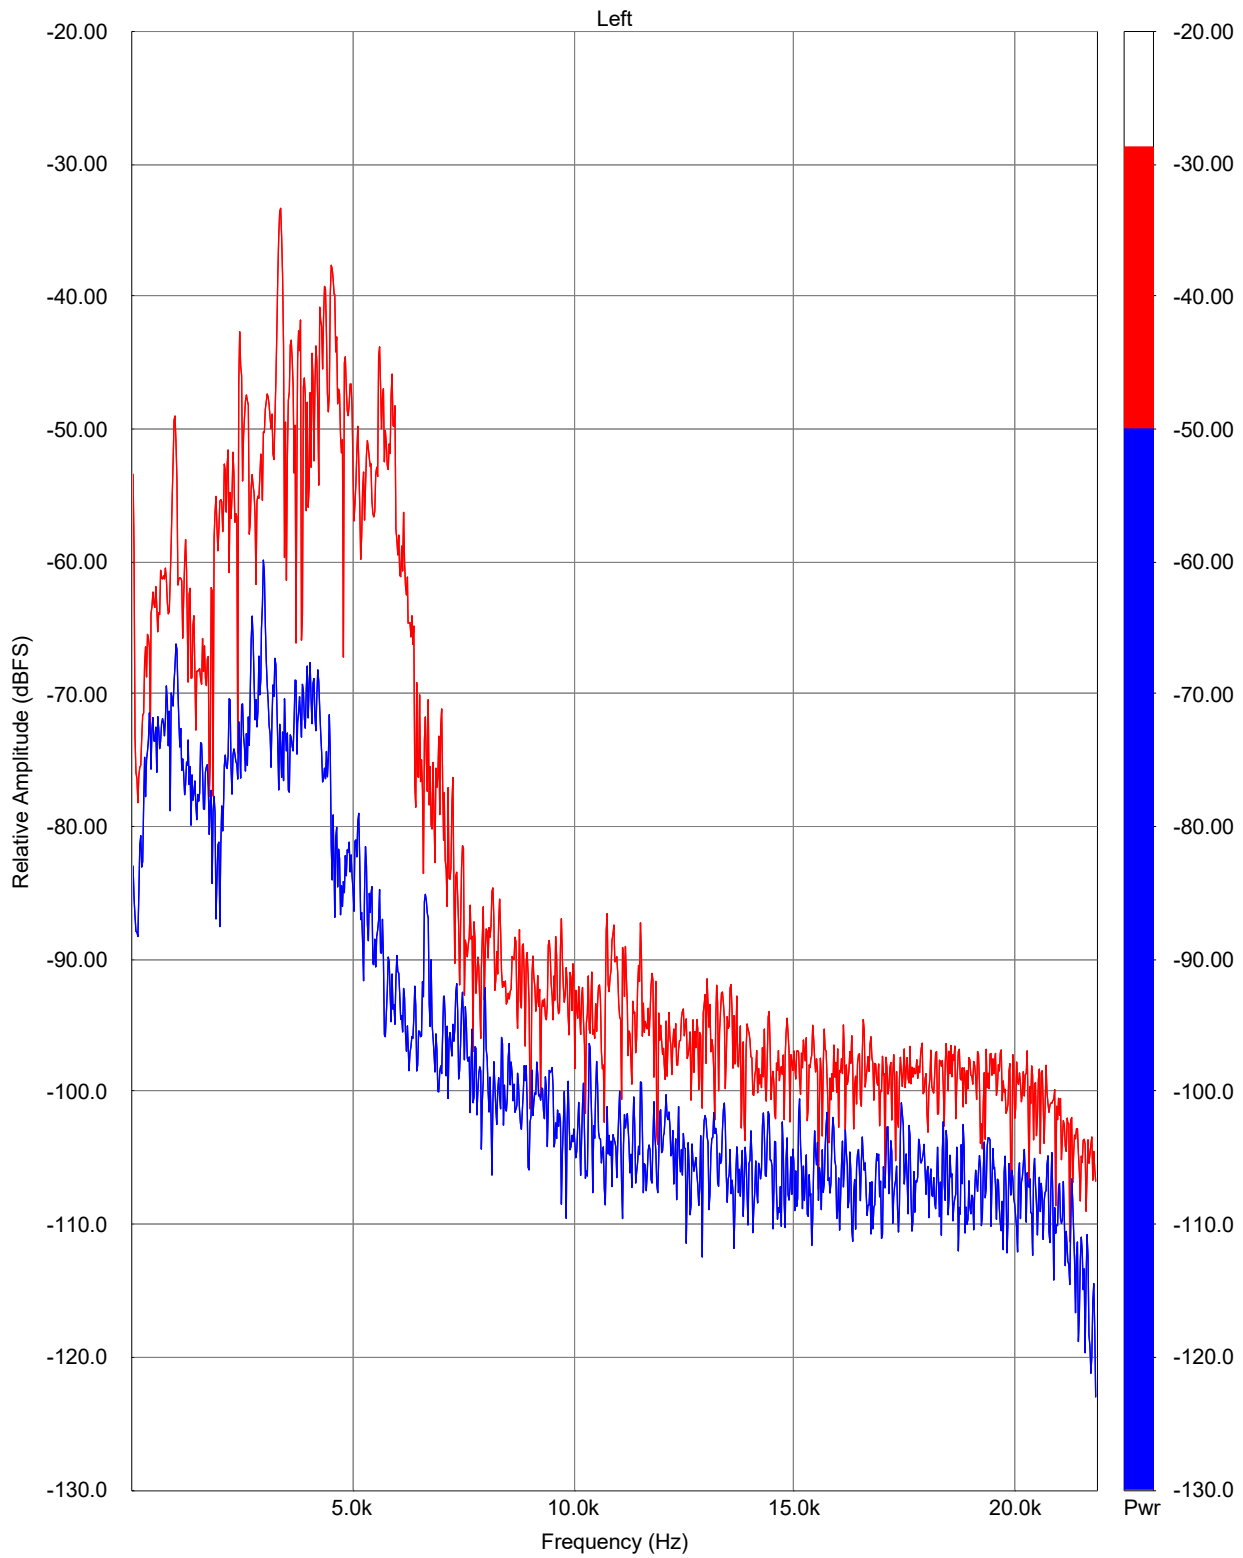

Left Channel
Sampling Rate: 44100
FFT size: 2048
Averaging: 2
Window: Hanning

Sample Print out

Printed By: SpectraPLUS-SC Sound Card Edition
Licensed To: takokado
Sat Oct 10 15:25:07 2020

Memo wright